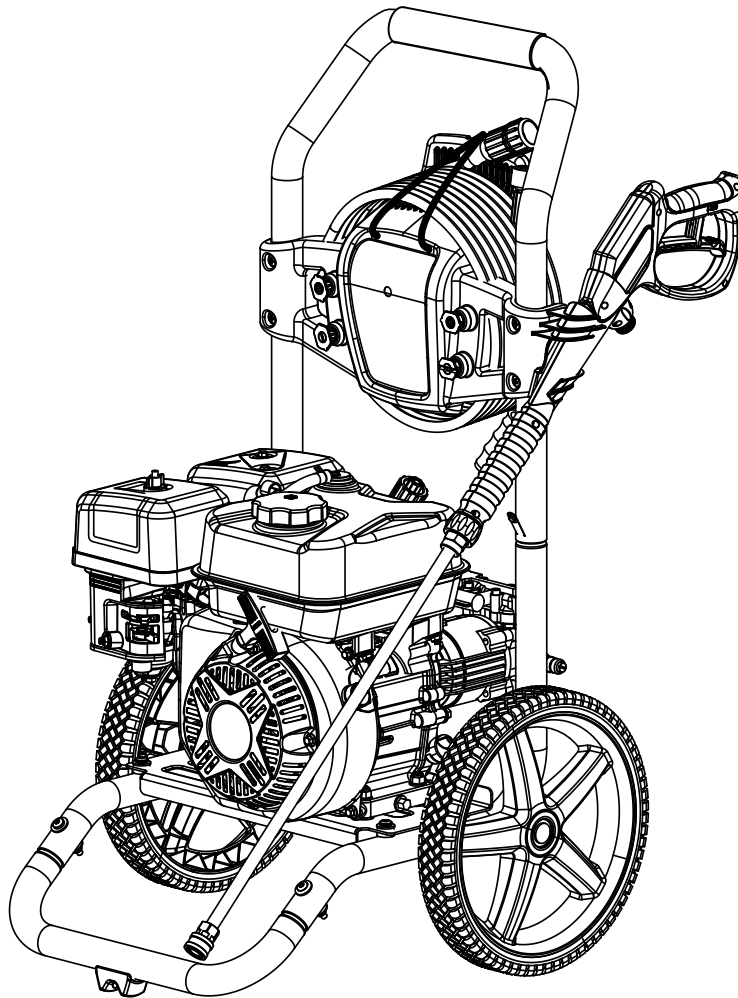

REPLACEMENT PARTS LIST

BRAND RYOBI		DESCRIPTION 2900 PSI Pressure Washer
MODEL NO. RY802925	MFG. NO. 095079510	

TECHTRONIC INDUSTRIES POWER EQUIPMENT

P.O. Box 1288, Anderson, SC 29622 ■ 1-800-525-2579 ■ www.ryobitools.com

PARTS LIST — FIGURE A

KEY NO.	PART NO.	DESCRIPTION	QTY.
1	678041007	Output Shaft Key	1
2	678774002	Flange Nut (M8)	4
3	678169004	Thermal Release Valve	1
4	308697028	0 Degree Nozzle	1
5	308700028	40 Degree Nozzle	1
6	308699028	25 Degree Nozzle	1
7	308706011	Soap Nozzle	1
8	570742072	O-Ring (OD9.5 x ID2.65)	1
9	661503015	Screw (M6 x 48 mm, Torx Hd.)	2
10	638128004	Washer (1/4 in.)	9
11	678610006	Lock Nut (M6)	6
12	638662053	Engine Mounting Plate	1
13	See Figure B	Engine	1
14	660739002	Bolt (5/16-24 x 23 mm, Hex Soc. Hd.)	4
15	308451090	Wheel	2
16	519314001	Funnel	1
17	678899006	Axle Ring Clip	2
18	620599034	Axle	2
19	638275002	Washer (1/2 in.)	2
20	661834008	Screw (M6 x 48 mm, Phillips But. Hd.)	4
21	308638092	Handle Assembly	1
22	308506014	Wand	1
23	308760085	Trigger Handle Assembly	1
24	310703046	Frame Assembly	2
25	310742040	Front Frame Assembly (Inc. Key No. 33)	1
26	308835120	Hose	1
27	518790049	Plastic Hose & Nozzle	1
28	314961010	Pump (Inc. Key Nos. 57-62)	1
29	661505005	Bolt (M8 x 36 mm)	4
30	561399003	Chemical Siphon Tube	1
31	660224009	Screw (M6 x 25 mm, T-30 Torx Pan Hd.)	5
32	308103015	Chemical Siphon Filter	1
33	561307007	Rubber Foot	1
34	518952001	Bead	1